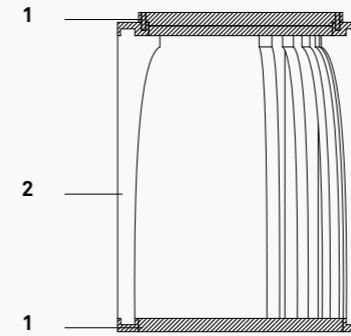

TECHNICAL FEATURES

SPECIFICHE TECNICHE - SPÉCIFICATIONS TECHNIQUES