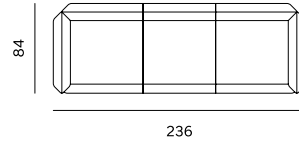

TABLE TOP	MDF lacquered
LEGS	metal
FINISH	powder coated matte

ARMCHAIR
/ FOTELJA

2SEATER
/ 2SJED

3SEATER
/ 3SJED

'SNAKE'
/ 'ZMIJA'

1SEATER BASE
/ 1SJED BASE

1SEATER HALF
MOD (L/R) / 1SJED
HALF MOD (L/D)

1SEATER MOD
/ 1SJED MOD

CORNER
/ KUT

ARMREST
DIVISION
/ RUKONASLON

PLATFORM
/ PODEST

PLATFORM
/ PODEST

TABLE / STOL

POUF / TABURE