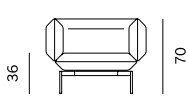

TABLE TOP	MDF lacquered
LEGS	metal
FINISH	powder coated matte

ARMCHAIR
/ FOTELJA

2SEATER
/ 2SJED

3SEATER
/ 3SJED

'SNAKE'
/ 'ZMIJA'

1SEATER BASE
/ 1SJED BASE

1SEATER HALF
MOD (L/R) / 1SJED
HALF MOD (L/D)

1SEATER MOD
/ 1SJED MOD