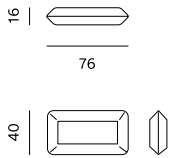

TABLE TOP	MDF lacquered
LEGS	metal
FINISH	powder coated matte

ARMCHAIR
/ FOTELJA

2SEATER
/ 2SJED

3SEATER
/ 3SJED

'SNAKE'
/ 'ZMIJA'

1SEATER BASE
/ 1SJED BASE

1SEATER HALF
MOD (L/R) / 1SJED
HALF MOD (L/D)

1SEATER MOD
/ 1SJED MOD

CORNER
/ KUT

ARMREST
DIVISION
/ RUKONASLON

PLATFORM
/ PODEST

PLATFORM
/ PODEST

TABLE / STOL

POUF / TABURE