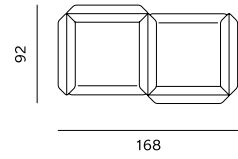

TABLE TOP	MDF lacquered
LEGS	metal
FINISH	powder coated matte

ARMCHAIR
/ FOTELJA

2SEATER
/ 2SJED

3SEATER
/ 3SJED

'SNAKE'
/ 'ZMIJA'

1SEATER BASE
/ 1SJED BASE

1SEATER HALF
MOD (L/R) / 1SJED
HALF MOD (L/D)

1SEATER MOD
/ 1SJED MOD

CORNER
/ KUT

ARMREST
DIVISION
/ RUKONASLON

PLATFORM
/ PODEST

PLATFORM
/ PODEST

TABLE / STOL

POUF / TABURE