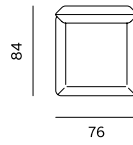

TABLE TOP	MDF lacquered
LEGS	metal
FINISH	powder coated matte

ARMCHAIR
/ FOTELJA

2SEATER
/ 2SJED

3SEATER
/ 3SJED

'SNAKE'
/ 'ZMIJA'

1SEATER BASE
/ 1SJED BASE

1SEATER HALF
MOD (L/R) / 1SJED
HALF MOD (L/D)

1SEATER MOD
/ 1SJED MOD

CORNER
/ KUT

ARMREST
DIVISION
/ RUKONASLON

PLATFORM
/ PODEST

PLATFORM
/ PODEST

TABLE / STOL

POUF / TABURE