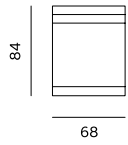

TABLE TOP	MDF lacquered
LEGS	metal
FINISH	powder coated matte

ARMCHAIR
/ FOTELJA

2SEATER
/ 2SJED

3SEATER
/ 3SJED

'SNAKE'
/ 'ZMIJA'

1SEATER BASE
/ 1SJED BASE

1SEATER HALF
MOD (L/R) / 1SJED
HALF MOD (L/D)

1SEATER MOD
/ 1SJED MOD

CORNER
/ KUT

ARMREST
DIVISION
/ RUKONASLON

PLATFORM
/ PODEST

PLATFORM
/ PODEST

TABLE / STOL

POUF / TABURE