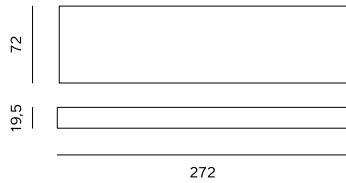

PLATFORM
/ PODEST