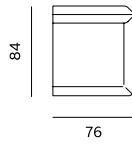

TABLE TOP	MDF lacquered
LEGS	metal
FINISH	powder coated matte

ARMCHAIR
/ FOTELJA

2SEATER
/ 2SJED

3SEATER
/ 3SJED

'SNAKE'
/ 'ZMIJA'

1SEATER BASE
/ 1SJED BASE

1SEATER HALF
MOD (L/R) / 1SJED
HALF MOD (L/D)

1SEATER MOD
/ 1SJED MOD

CORNER
/ KUT

ARMREST
DIVISION
/ RUKONASLON

PLATFORM
/ PODEST

PLATFORM
/ PODEST

TABLE / STOL

POUF / TABURE