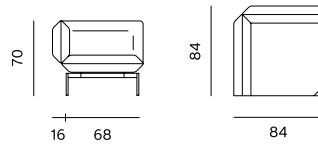

TABLE TOP	MDF lacquered
LEGS	metal
FINISH	powder coated matte

ARMCHAIR
/ FOTELJA

2SEATER
/ 2SJED

3SEATER
/ 3SJED

'SNAKE'
/ 'ZMIJA'

1SEATER BASE
/ 1SJED BASE

1SEATER HALF
MOD (L/R) / 1SJED
HALF MOD (L/D)

1SEATER MOD
/ 1SJED MOD

CORNER
/ KUT

ARMREST
DIVISION
/ RUKONASLON

PLATFORM
/ PODEST

PLATFORM
/ PODEST

TABLE / STOL

POUF / TABURE