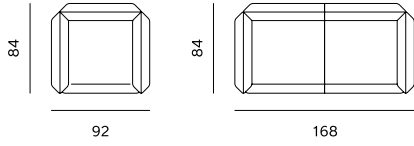

TABLE TOP	MDF lacquered
LEGS	metal
FINISH	powder coated matte

ARMCHAIR
/ FOTELJA

2SEATER
/ 2SJED

3SEATER
/ 3SJED

'SNAKE'
/ 'ZMIJA'

1SEATER BASE
/ 1SJED BASE

1SEATER HALF
MOD (L/R) / 1SJED
HALF MOD (L/D)

1SEATER MOD
/ 1SJED MOD