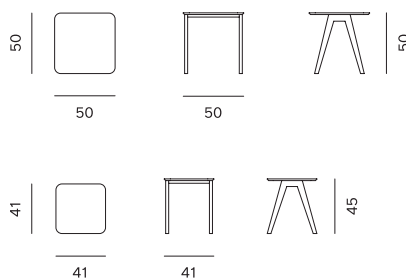

DESIGN: GRUPA

Monk collection has been completed with the dining table which thematically adds to the corresponding chair. The elegance of the table made of massive oak has been achieved by narrowing wooden legs towards the bottom, and tabletop towards the edges.

TABLE TOP	plywood, linoleum
LEGS	solid wood
FINISH	high quality oil / acrylic lacquer