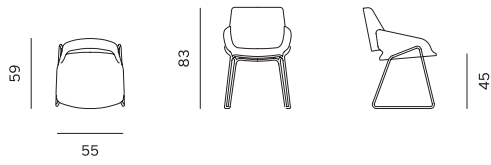

TABLE TOP	plywood, linoleum
LEGS	solid wood
FINISH	high quality oil / acrylic lacquer

CHAIR / STOLICA

ARMCHAIR / FOTELJA

CHAIR SLED BASE / STOLICA SKIJE

ARMCHAIR SLED BASE / FOTELJA SKIJE

CHAIR METAL LEGS / STOLICA METALNE NOGE