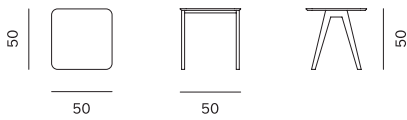

SMALL TABLE MIDI / STOLIĆ MIDI