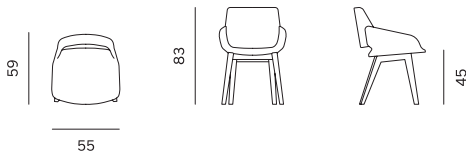

CHAIR / STOLICA