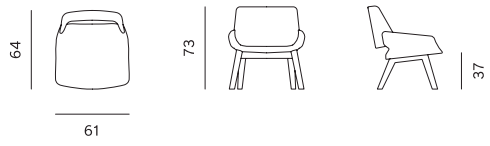

ARMCHAIR / FOTELJA